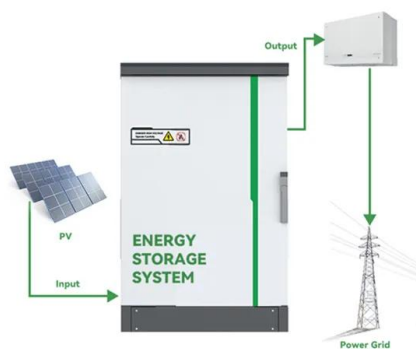

Expert Guide: Select the Right Temporary Power Distribution Box

4 days ago · Expert Guide: Select the Right Temporary Power Distribution Box Workplace injuries from slips, trips, and falls make up 27% of all incidents, and messy wiring is often the culprit. ...