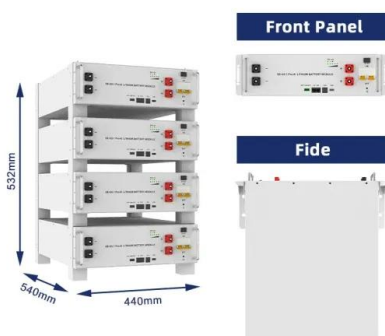

Outdoor energy storage power supply export ...

Introducing our 150W outdoor energy storage power supply, a reliable and portable mobile power source for your camping and outdoor adventures! Equipped with high capacity batteries, this ...