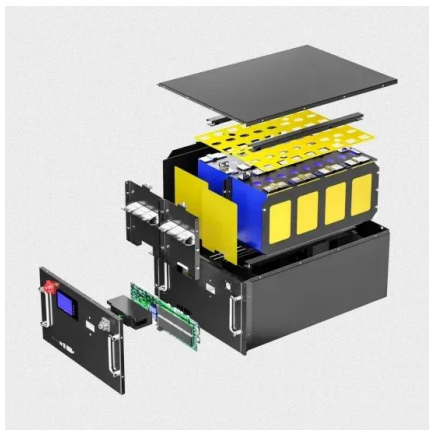

Solar Storage Container Solutions

Communication base station supercapacitors installed on the roof

Communication base station supercapacitors installed on the roof

Case Report: Illness After 5G Antennas on Rooftop

THE USE OF SUPERCAPACITORS TO STABILIZE THE POWER ...

In this study, an analysis of the current status and available outages of the mobile communication base station power supply system was performed. The effects of these outages on the power ...

THE USE OF SUPERCAPACITORS TO STABILIZE THE ...

Based on the theoretical-integrated approach, a working model of the algorithm for the stable organization of the power supply system of the base stations of the mobile communication ...

Communication Base Station Energy Storage Cabinet: The ...

Meet the communication base station energy storage cabinet - the industrial equivalent of a superhero's utility belt. These unassuming metal cabinets work 24/7 to ensure your TikTok ...